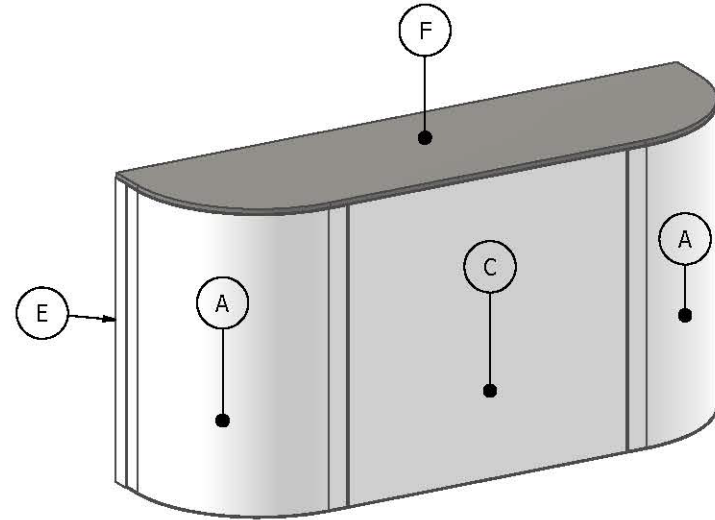

20X30 PACKAGE 3

PANELS LIST

ITEM	QTY	ARTICLE	DESCRIPTION
A	8	Panel for 0496 0992 RAD Frame	27-7/8" X 38-13/16" [0709 X 0986MM] In
B	12	Panel for 0496 0992 RAD Frame	31-1/2" x 38-13/16" [0800 X 0986MM] Out
C	18	Panel for 0992 0992 Frame	38-13/16" x 38-13/16" [0986 X 0986MM]
D	2	Panel for 0992 0992 Door Frame	[0985X0985MM] - DOUBLE LOCKING STORAGE DOOR
E	8	Panel for 0992 1984 Frame	3/16" FOAM 38-13/16" x 77-7/8" [0986 X 1978MM]
F	18	Panel for 0992 2418 Frame	3/16" FOAM 38-13/16 x 94-15/16" [986 x 2412MM]
G	6	Panel Strip for 0992 Frame	1/8" Sintra 2-7/16" x 39-1/16"
H	6	Panel Strip for 1984 Frame	1/8" Sintra 2-7/16" x 78-1/8"
I	10	Panel Strip for 2418 Frame	1/8" Sintra 2-7/16" x 95-3/16"
J	8	Panel Strip for 688 0496 0992 30 Rad Frame	
K	2	2M RAD Countertop	

PARTS LIST			
ITEM	QTY	ARTICLE	DESCRIPTION
A	2	Panel for 0496 0992 RAD Frame	31-1/2" x 38-13/16" [0800 X 0986MM] Out
B	2	Panel for 0496 0992 Frame	19-1/4" x 38-13/16" [0490 X 0986MM]
C	1	Panel for 0992 0992 Frame	38-13/16" x 38-13/16" [0986 X 0986MM]
D	1	Panel for 0992 0992 Door Frame	[0985X0985MM] - LOCKING STORAGE DOOR.
E	2	Panel Strip for 0992 Frame	1/8" Sintra 2-7/16" x 39-1/16"
F	1	2M Rad Countertop	