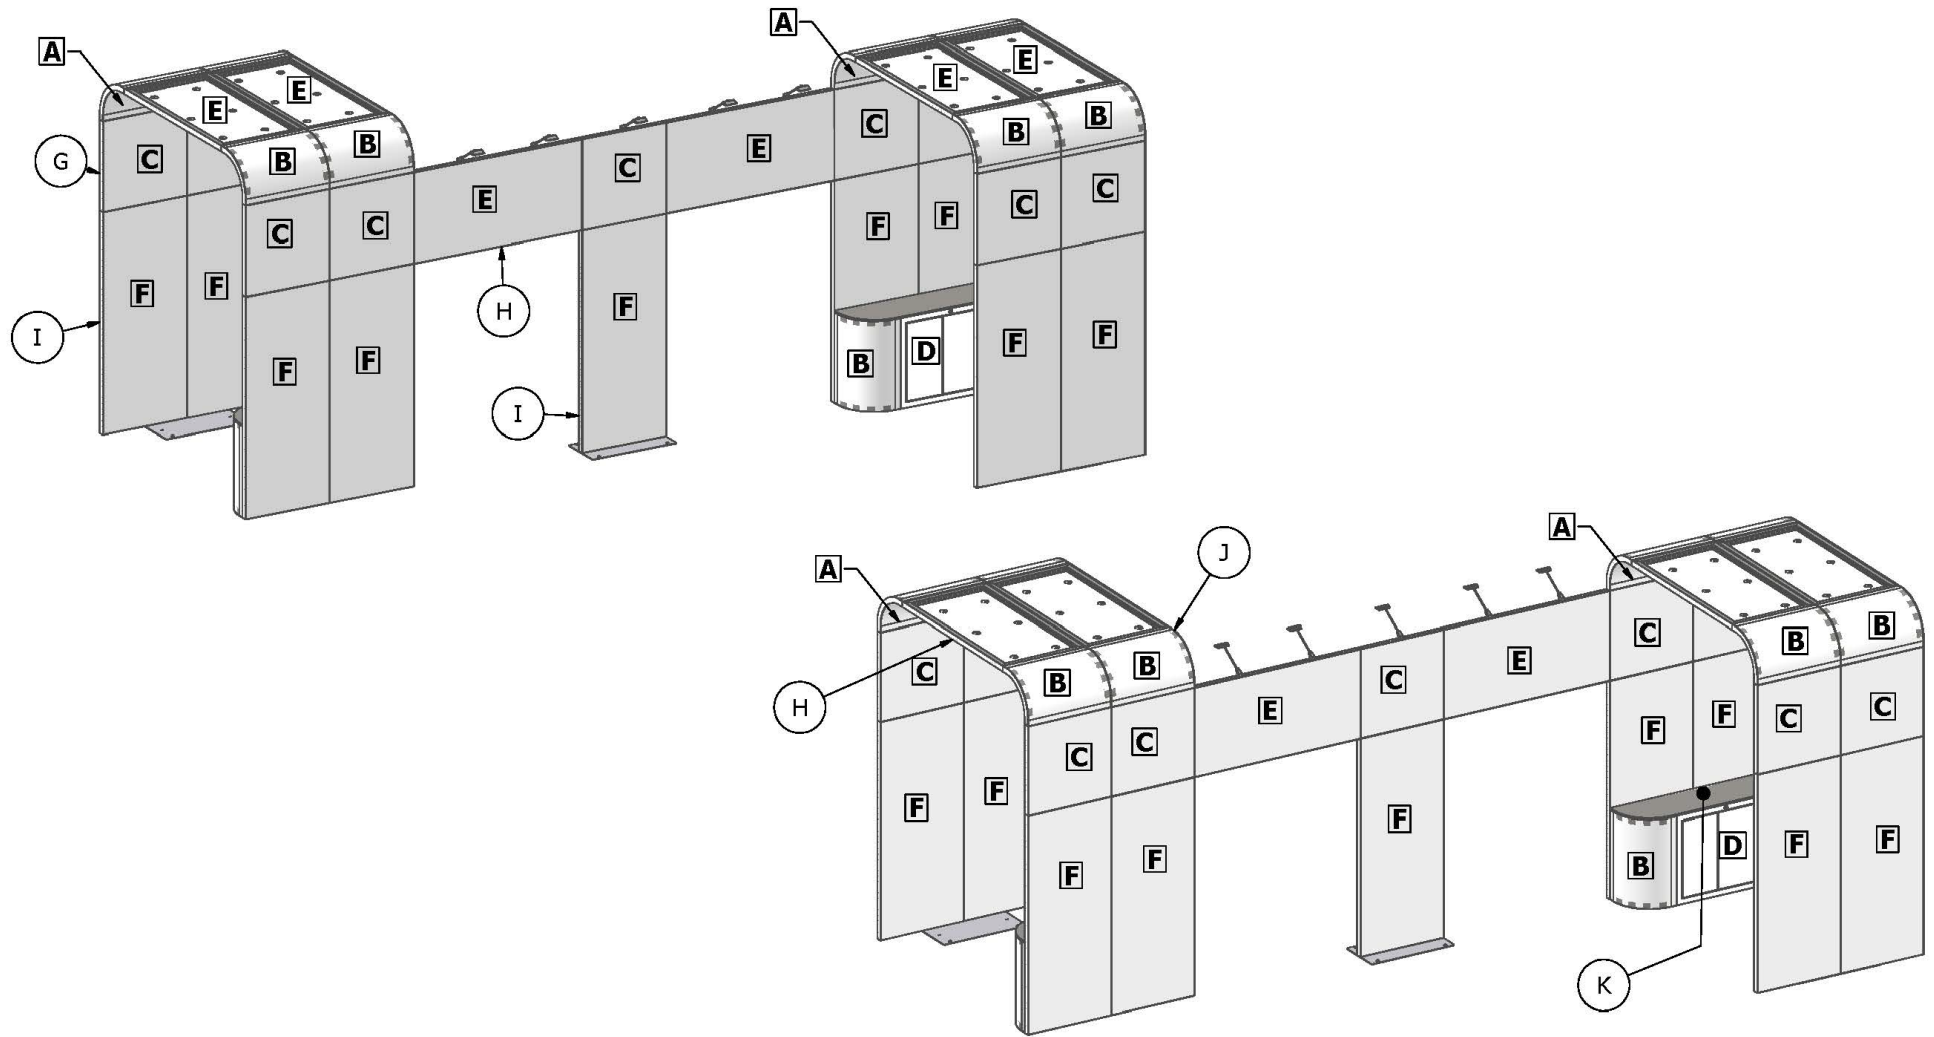

20X30 PACKAGE 3

PANELS LIST

ITEM	QTY	ARTICLE	DESCRIPTION
A	8	Panel for 0496 0992 RAD Frame	27-7/8" X 38-13/16" [0709 X 0986MM] In
B	12	Panel for 0496 0992 RAD Frame	31-1/2" x 38-13/16" [0800 X 0986MM] Out
C	18	Panel for 0992 0992 Frame	38-13/16" x 38-13/16" [0986 X 0986MM]
D	2	Panel for 0992 0992 Door Frame	[0985X0985MM] - DOUBLE LOCKING STORAGE DOOR
E	8	Panel for 0992 1984 Frame	3/16" FOAM 38-13/16" x 77-7/8" [0986 X 1978MM]
F	18	Panel for 0992 2418 Frame	3/16" FOAM 38-13/16 x 94-15/16" [986 x 2412MM]
G	6	Panel Strip for 0992 Frame	1/8" Sintra 2-7/16" x 39-1/16"
H	6	Panel Strip for 1984 Frame	1/8" Sintra 2-7/16" x 78-1/8"
I	10	Panel Strip for 2418 Frame	1/8" Sintra 2-7/16" x 95-3/16"
J	8	Panel Strip for 688 0496 0992 30 Rad Frame	
K	2	2M RAD Countertop	

PARTS LIST			
ITEM	QTY	ARTICLE	DESCRIPTION
A	2	Panel for 0496 0992 RAD Frame	31-1/2" x 38-13/16" [0800 X 0986MM] Out
B	2	Panel for 0496 0992 Frame	19-1/4" x 38-13/16" [0490 X 0986MM]
C	1	Panel for 0992 0992 Frame	38-13/16" x 38-13/16" [0986 X 0986MM]
D	1	Panel for 0992 0992 Door Frame	[0985X0985MM] - LOCKING STORAGE DOOR.
E	2	Panel Strip for 0992 Frame	1/8" Sintra 2-7/16" x 39-1/16"
F	1	2M Rad Countertop	